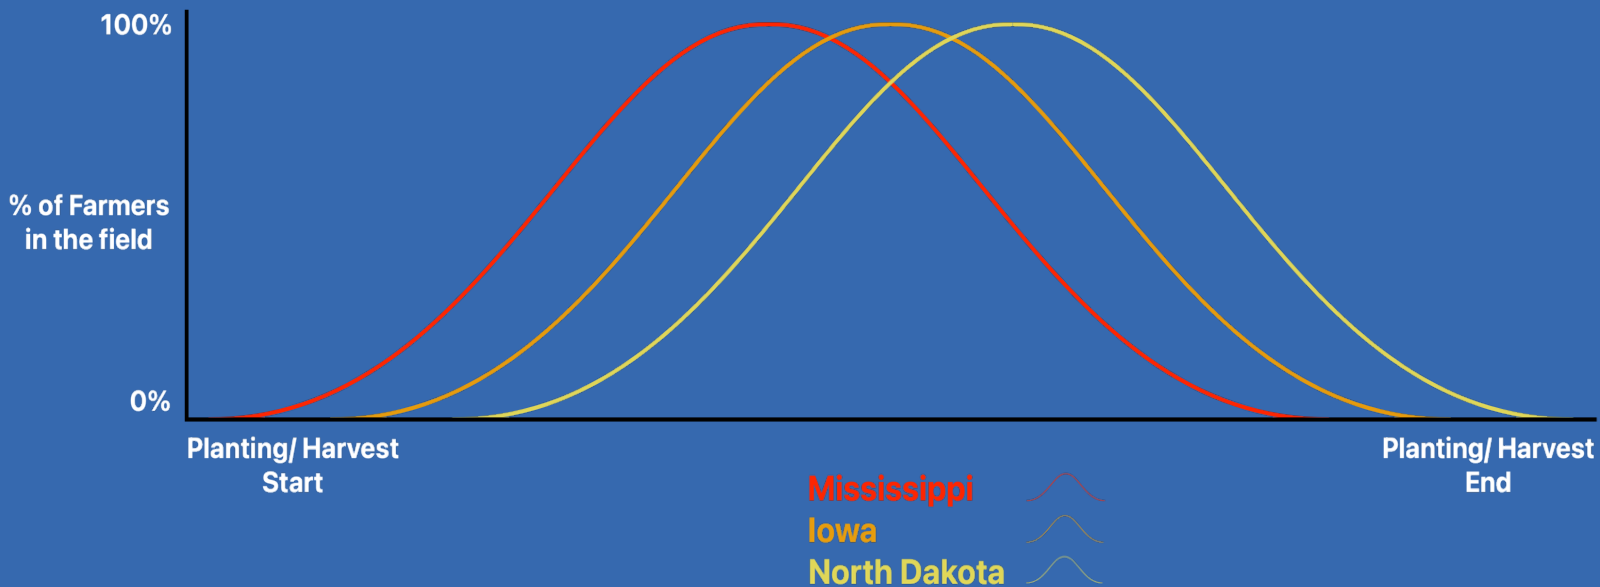

**FARMER'S
KEEPER**

Cash-grain
programs
managed by:

StoneX

STONEX COMMODITY SOLUTIONS LLC

Marketing is hard enough. We're here to help.

CASH CROP GROWING SEASONS (PART 2)

CONTACT US TO LEARN MORE

www.farmerskeeper.org | support@farmerskeeper.org | (855) 356-7733