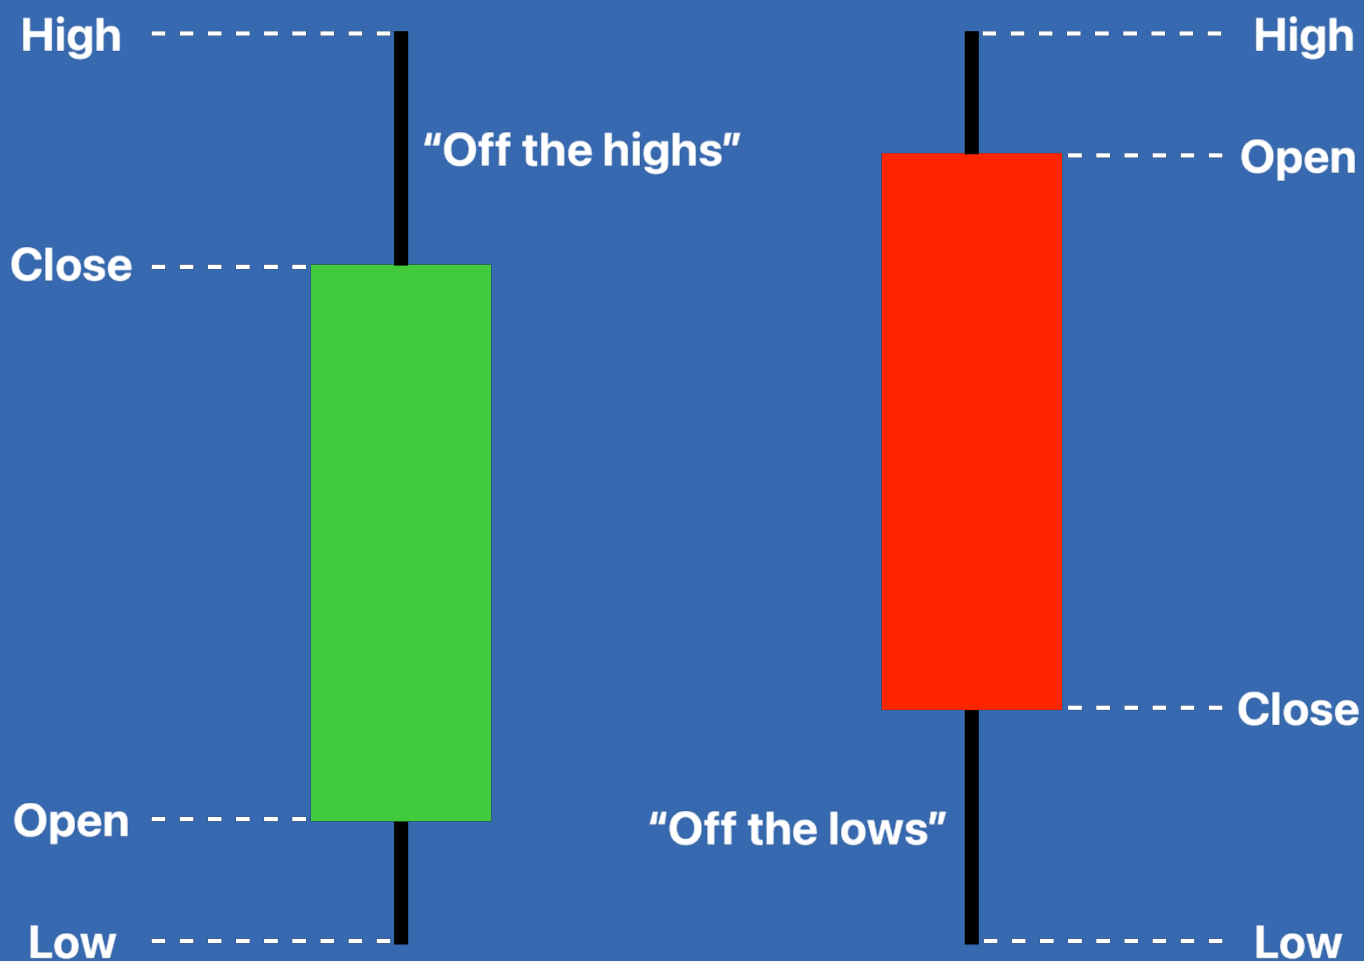

**FARMER'S
KEEPER**

Cash-grain
programs
managed by:

StoneX

STONEX COMMODITY SOLUTIONS LLC

Marketing is hard enough. We're here to help.

HOW TO READ CANDLESTICK CHARTS

CONTACT US TO LEARN MORE

www.farmerskeeper.org | support@farmerskeeper.org | (855) 356-7733